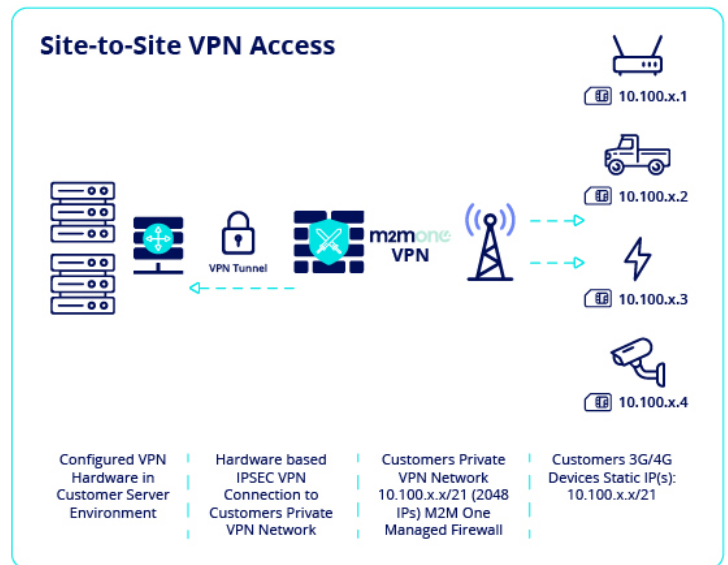

M2M One VPN Services

M2M One SIM Cards can be configured with private IP Networking solutions for secure and efficient IoT traffic management.

Remote Software Client

Do your devices need to access to hosts on the public internet?

Our internet gateway allows your devices to make outbound connections using managed firewall rules to communicate with your remote hostson the internet.

Our firewall ensures that your wireless devices are secure by barring uninitiated sessions from external hosts.

Features

Description: Turn key network with tailored internet access

IP Addressing: Private Static IP

PDP Authentication: Simple Authentication

VPN Access:

Site-to-Site VPN Access

Does your app need to initiate connectivity, or remotely access your devices?

M2M One's Site to site VPN solution is a secure pipeline into your network, that enables you to securely transfer data to and from your remote wireless devices.

We provide Site to Site connectivity from your organisations head office or any permanent site.

VPN Features

Description: Turn key network with Site to Site IPsec remote access

IP Addressing: Private Static IP

PDP Authentication: Simple Authentication

VPN Access: Yes

Visit www.m2mone.com.au/get-connected to connect today