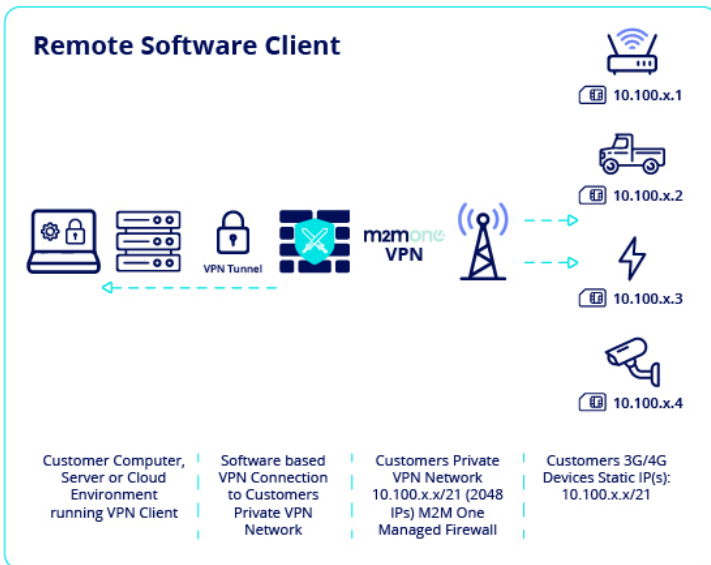

M2M One VPN Services

M2M One SIM Cards can be configured with private IP Networking solutions for secure and efficient IoT traffic management.

Remote Software Client

Do your devices need to access to hosts on the public internet?

Our internet gateway allows your devices to make outbound connections using managed firewall rules to communicate with your remote hostson the internet.

Our firewall ensures that your wireless devices are secure by barring uninitiated sessions from external hosts.

Features

Description: Turn key network with tailored internet access

IP Addressing: Private Static IP

PDP Authentication: Simple Authentication

VPN Access:

Site-to-Site VPN Access

Does your app need to initiate connectivity, or remotely access your devices?

M2M One's Site to site VPN solution is a secure pipeline into your network, that enables you to securely transfer data to and from your remote wireless devices.

We provide Site to Site connectivity from your organisations head office or any permanent site.

VPN Features

Description: Turn key network with Site to Site IPsec remote access

IP Addressing: Private Static IP

PDP Authentication: Simple Authentication

VPN Access: Yes

Visit www.m2mone.com.au/get-connected to connect today