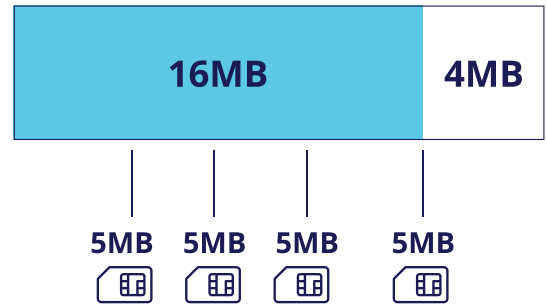

M2M One Global SIM - Group Data Plans (Flexible Pool)

20MB POOL

With group data plans every active SIM on the same rate plan contributes its data allowance to create a "pool" of data across your SIM fleet - For example 4 x 5MB SIM cards gives you a pool of 20MB.

(Note: SIM Cards do not pool across different rate plans)

If you exceed the limit of the pool you can move to a larger plan at any point in the calendar month.

M2M One Group Data Plans	Price per SIM per Month					Excess Usage Per MB
	1 - 99 Services (ex GST)	100 - 249 Services (ex GST)	250 - 499 Services (ex GST)	500 - 999 Services (ex GST)	1000+ Services	
Pooled Data Contribution per SIM per Month						
International Roaming						
M2M One Global - 1MB Plan (PAYG)	$2.00	$1.75	$1.56	$1.40		$1.00
M2M One Global - 2MB Plan (PAYG)	$2.57	$2.25	$2.00	$1.80		$1.00
M2M One Global - 3MB Plan (PAYG)	$3.71	$3.25	$2.89	$2.60		$1.00
M2M One Global - 5MB Plan (PAYG)	$5.14	$4.50	$4.00	$3.60	M2M One will provide a custom quote for volumes over 1000 Active Services	$0.75
M2M One Global - 10MB Plan (PAYG)	$5.71	$5.00	$4.44	$4.00		$0.75
M2M One Global - 20MB Plan (PAYG)	$8.00	$7.00	$6.22	$5.60		$0.75
M2M One Global - 30MB Plan (PAYG)	$10.00	$8.75	$7.78	$7.00		$0.75
M2M One Global - 50MB Plan (PAYG)	$17.14	$15.00	$13.33	$12.00		$0.60
M2M One Global - 100MB Plan (PAYG)	$31.43	$27.50	$24.44	$22.00	$0.60	

M2M SIM Cards

M2M One provide a full range of form factors for SIM cards designed to fit any M2M/IoT Device.

M2M SIM Cards	Price per SIM 1 - 99 (ex GST)	Price per SIM 100+ (ex GST)
M2M Global Multi Form Factor Sim (Standard / Micro / Nano) (2FF / 3FF / 4FF)	$3.00	$2.50

All contracts include a flat $5 Service Fee on invoices delivered in the monthly Billing Cycle.

M2M One Pricing Terms & Conditions

- All pricing is in Australian Dollars and Excludes GST.
- Domestic Australian shipping is $15.00 per order and dispatched in 24 hours via Star Trak Express.
- International shipping can be done via customer's preferred freight provider or quoted on order via DHL.
- SIM Cards are invoiced at the time of purchase - Data plans are invoiced at the time of activation.
- Please note that voice phone numbers (MSISDN) will be an Australia Mobile Number.
- Unless otherwise agreed invoices are generated monthly in advance with 7 day payment terms.
- M2M One accept payment via Credit Card (Surcharge Applies), EFT or Direct Debit.